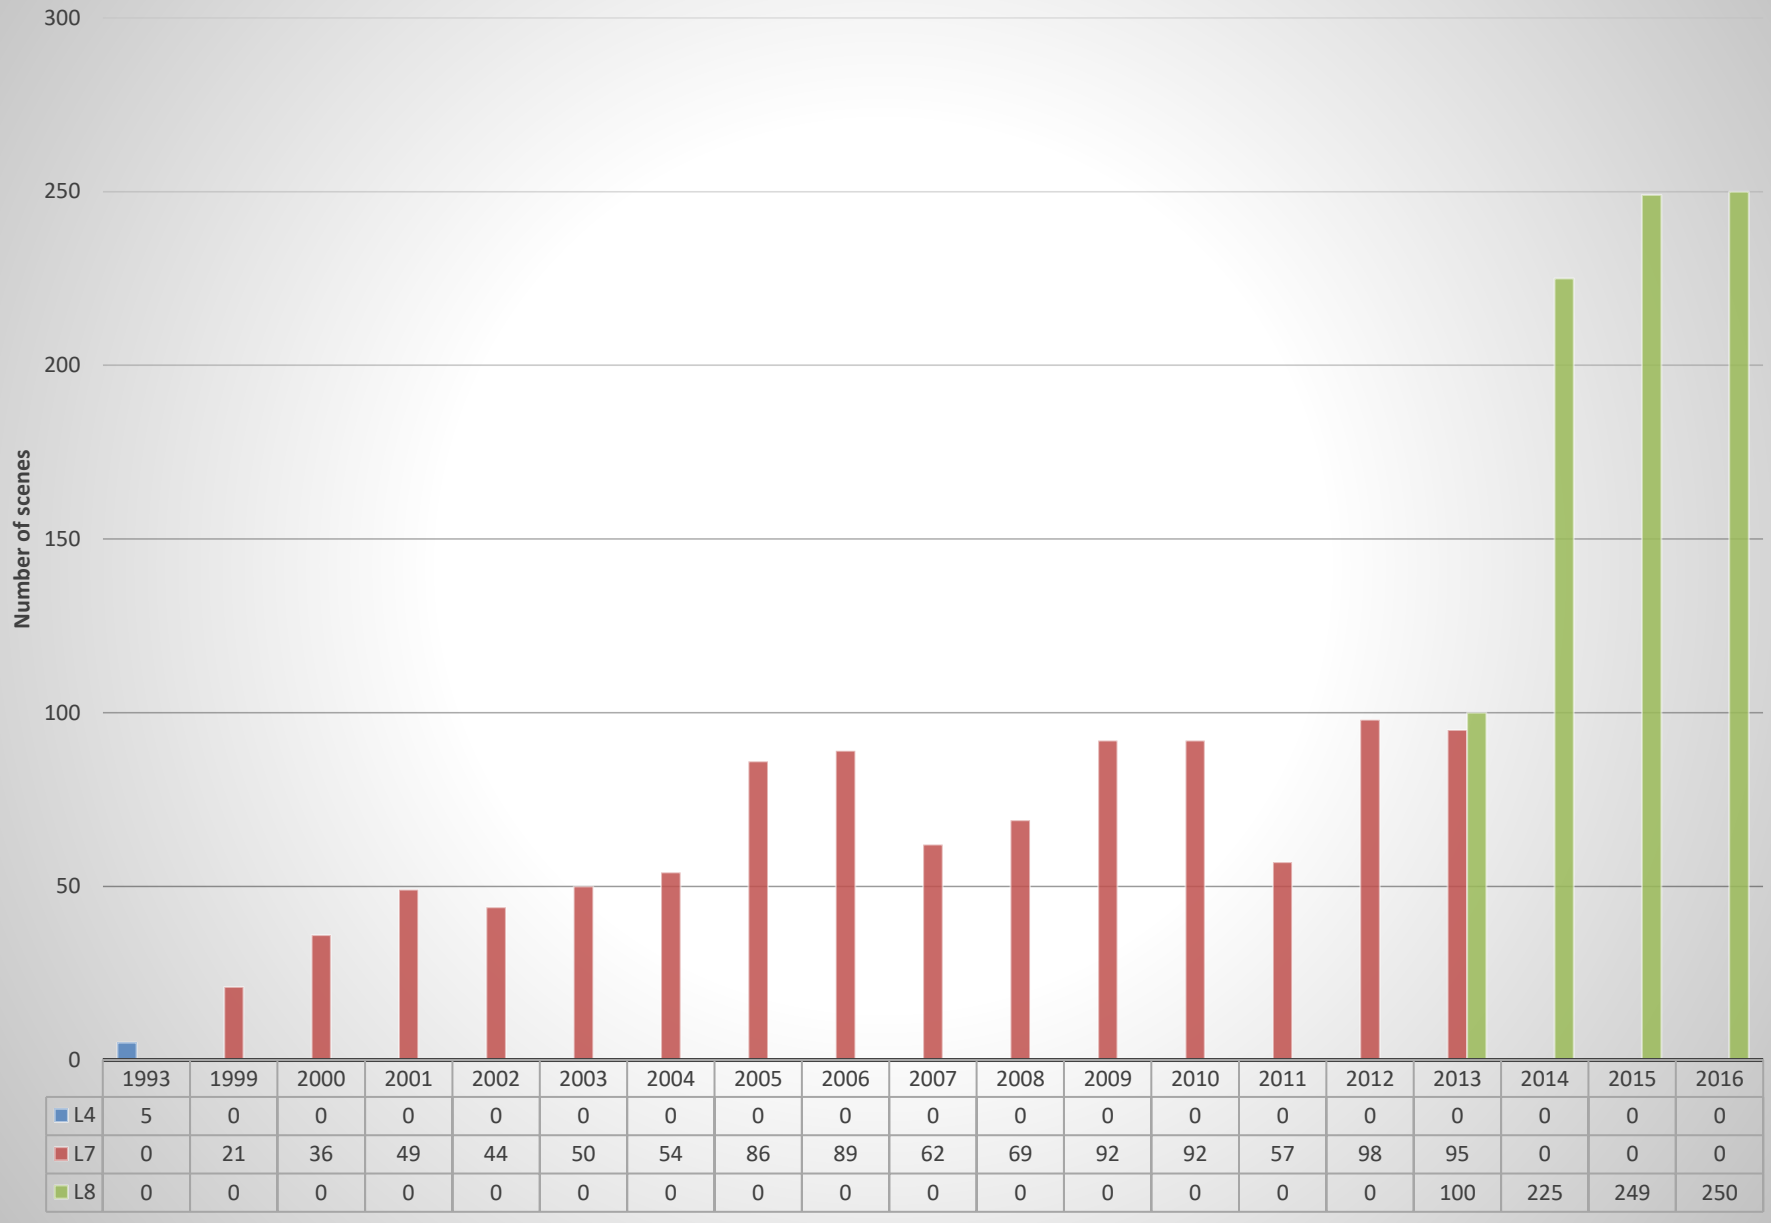

Landsat Scenes of Solomon Islands Less Than 20% Cloud Cover

All Landsat scenes of Solomon Islands

Year	All Solomon Islands Scenes				Less Than 20% Cloud Cover			
	L4	L7	L8	Total	L4	L7	L8	Total
1993	5	0	0	5	1	0	0	1
1999	0	21	0	21	0	8	0	8
2000	0	36	0	36	0	17	0	17
2001	0	49	0	49	0	16	0	16
2002	0	44	0	44	0	28	0	28
2003	0	50	0	50	0	12	0	12
2004	0	54	0	54	0	15	0	15
2005	0	86	0	86	0	32	0	32
2006	0	89	0	89	0	28	0	28
2007	0	62	0	62	0	13	0	13
2008	0	69	0	69	0	29	0	29
2009	0	92	0	92	0	21	0	21
2010	0	92	0	92	0	27	0	27
2011	0	57	0	57	0	23	0	23
2012	0	98	0	98	0	33	0	33
2013	0	95	100	195	0	29	28	57
2014	0	0	225	225	0	0	55	55
2015	0	0	249	249	0	0	62	62
2016	0	0	250	250	0	0	69	69