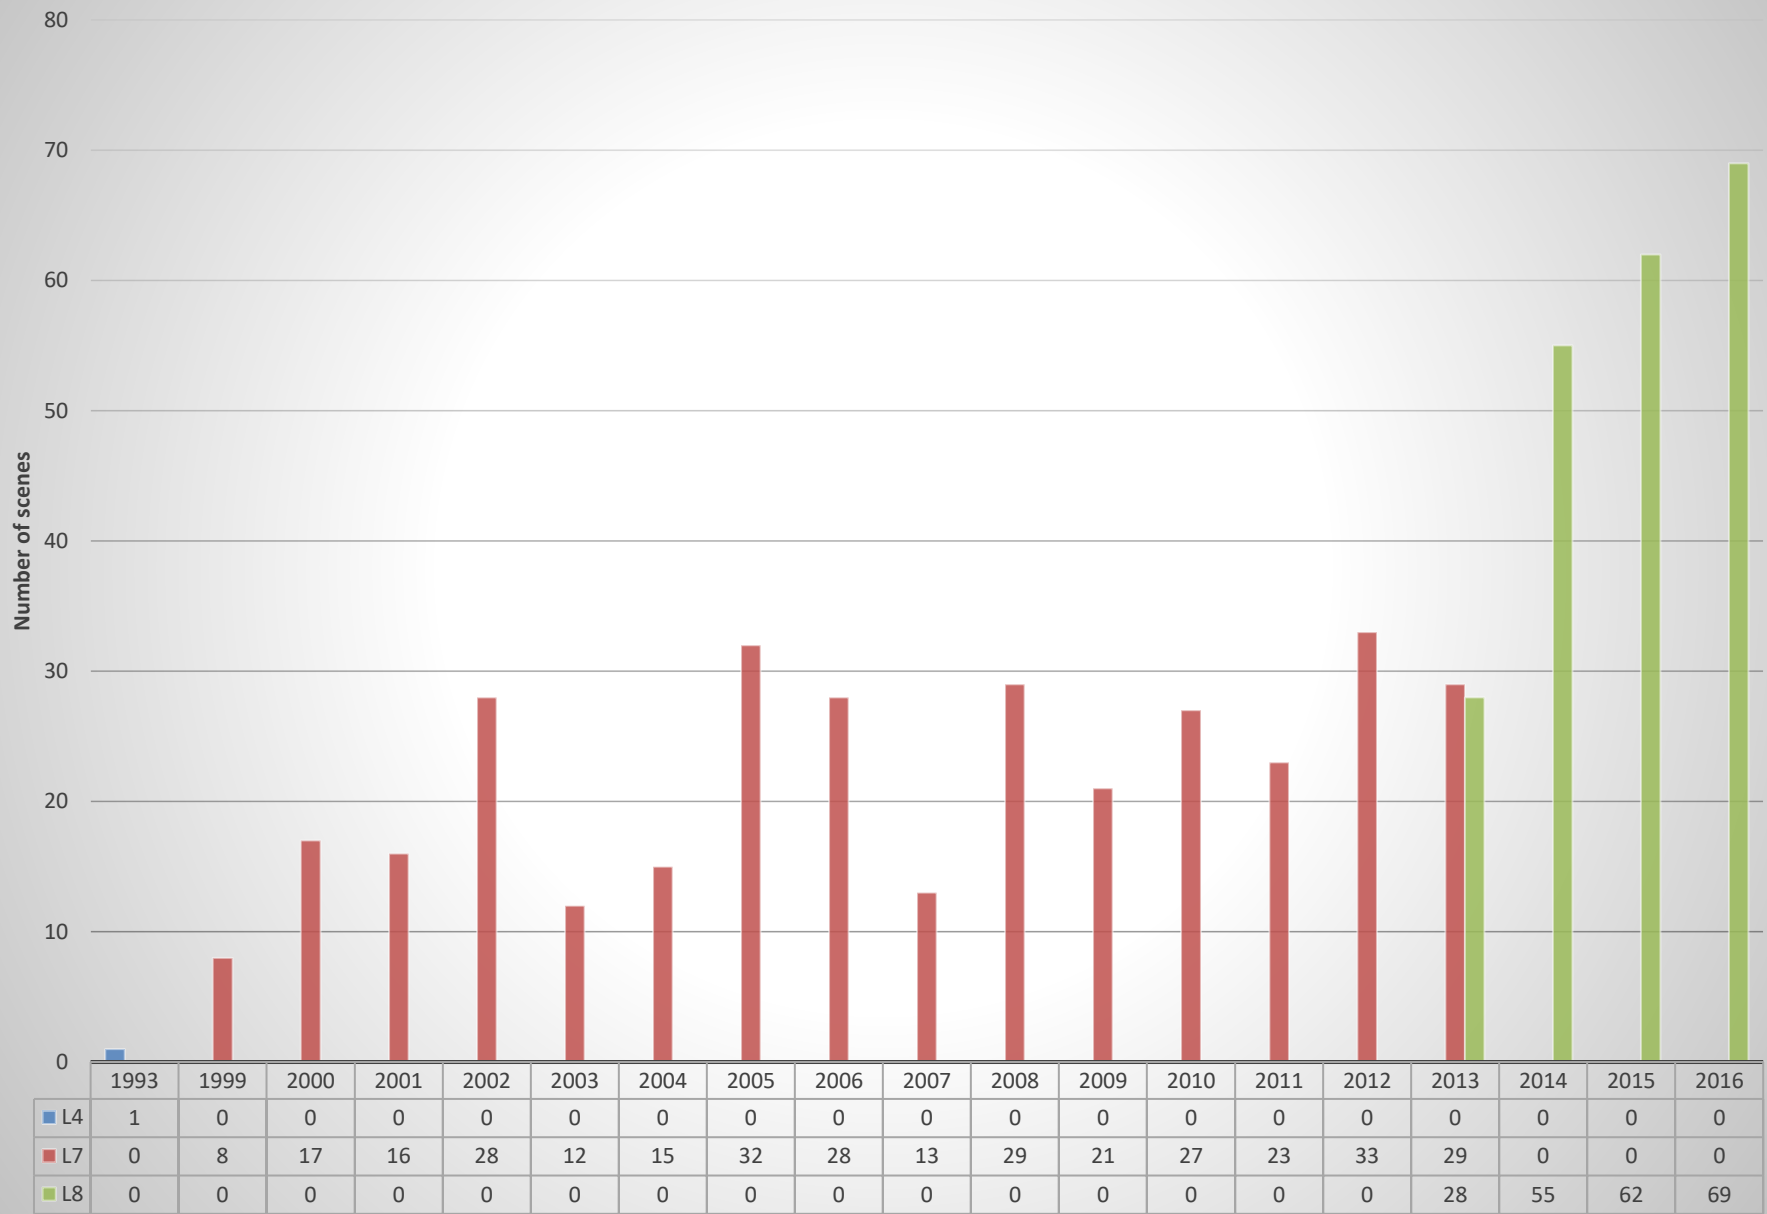

Landsat Scenes of Solomon Islands Less Than 20% Cloud Cover

All Landsat scenes of Solomon Islands

Year	All Solomon Islands Scenes				Less Than 20% Cloud Cover			
	L4	L7	L8	Total	L4	L7	L8	Total
1993	5	0	0	5	1	0	0	1
1999	0	21	0	21	0	8	0	8
2000	0	36	0	36	0	17	0	17
2001	0	49	0	49	0	16	0	16
2002	0	44	0	44	0	28	0	28
2003	0	50	0	50	0	12	0	12
2004	0	54	0	54	0	15	0	15
2005	0	86	0	86	0	32	0	32
2006	0	89	0	89	0	28	0	28
2007	0	62	0	62	0	13	0	13
2008	0	69	0	69	0	29	0	29
2009	0	92	0	92	0	21	0	21
2010	0	92	0	92	0	27	0	27
2011	0	57	0	57	0	23	0	23
2012	0	98	0	98	0	33	0	33
2013	0	95	100	195	0	29	28	57
2014	0	0	225	225	0	0	55	55
2015	0	0	249	249	0	0	62	62
2016	0	0	250	250	0	0	69	69